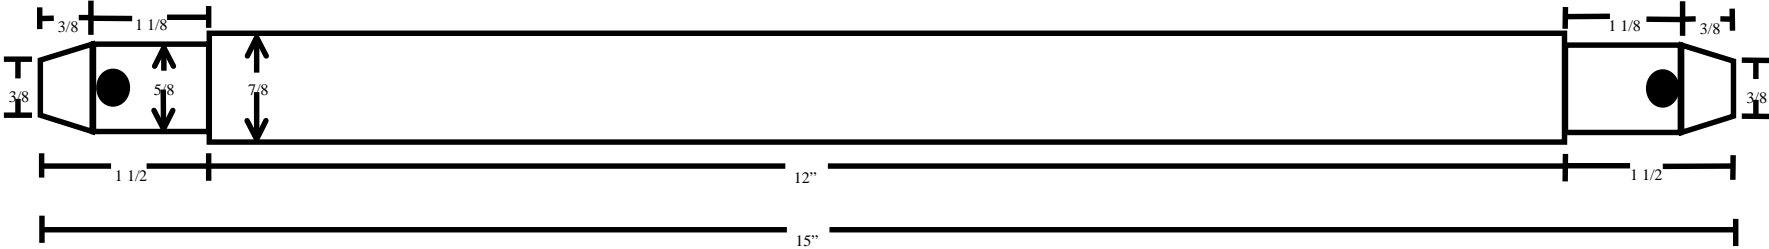

Sears Garden Tractor Implements  
Category Zero 3-Point Hitch Pins

● Hitch Pin Hole, size = 3/8" in diameter????