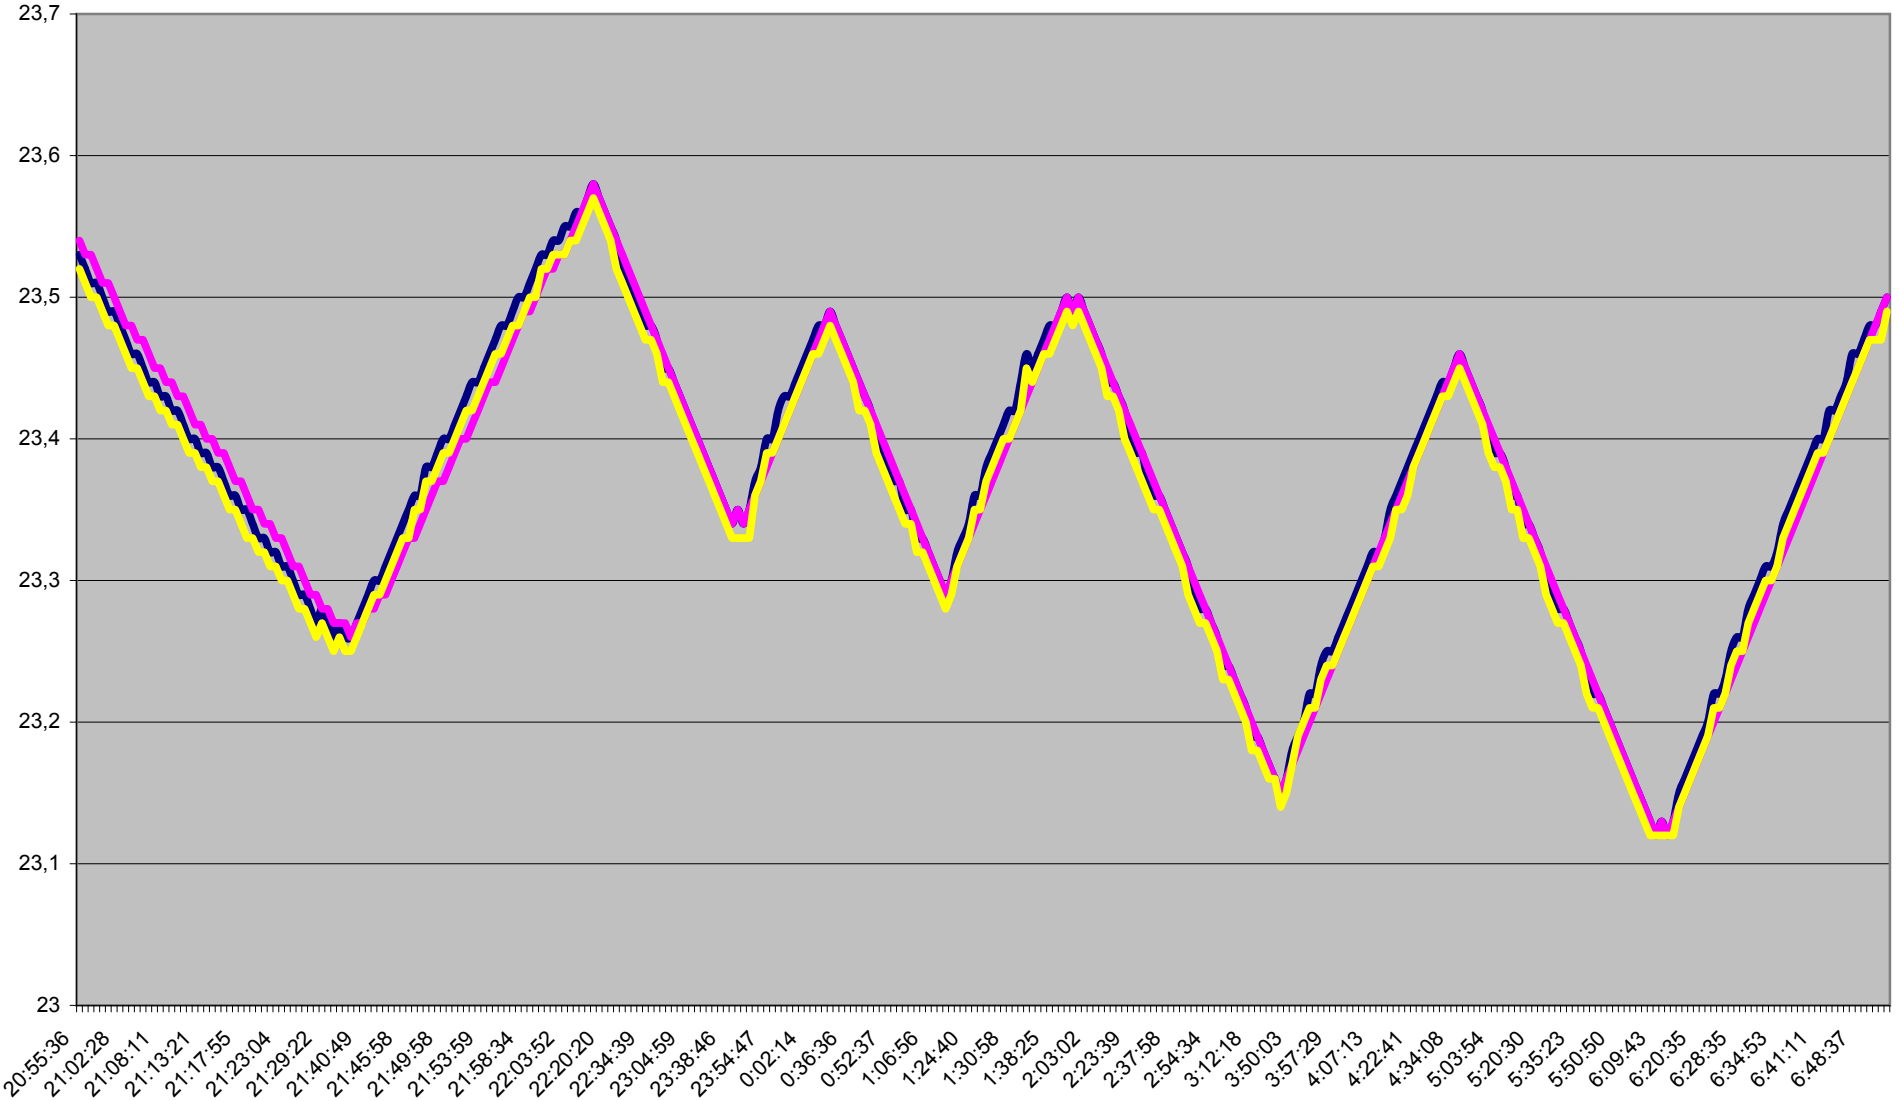

### Digital Thermostat Average Temperature - Relay Output

Average Temperature

Temperature Actual, Average, Calculated

### Logging Average Temperature Logging Events is Average Temperature Change

**Average Temperature Logging and Relay Contact**

Average Temperature & Relay Pulse 6min, 3min

Average Temperature & Relay Continue