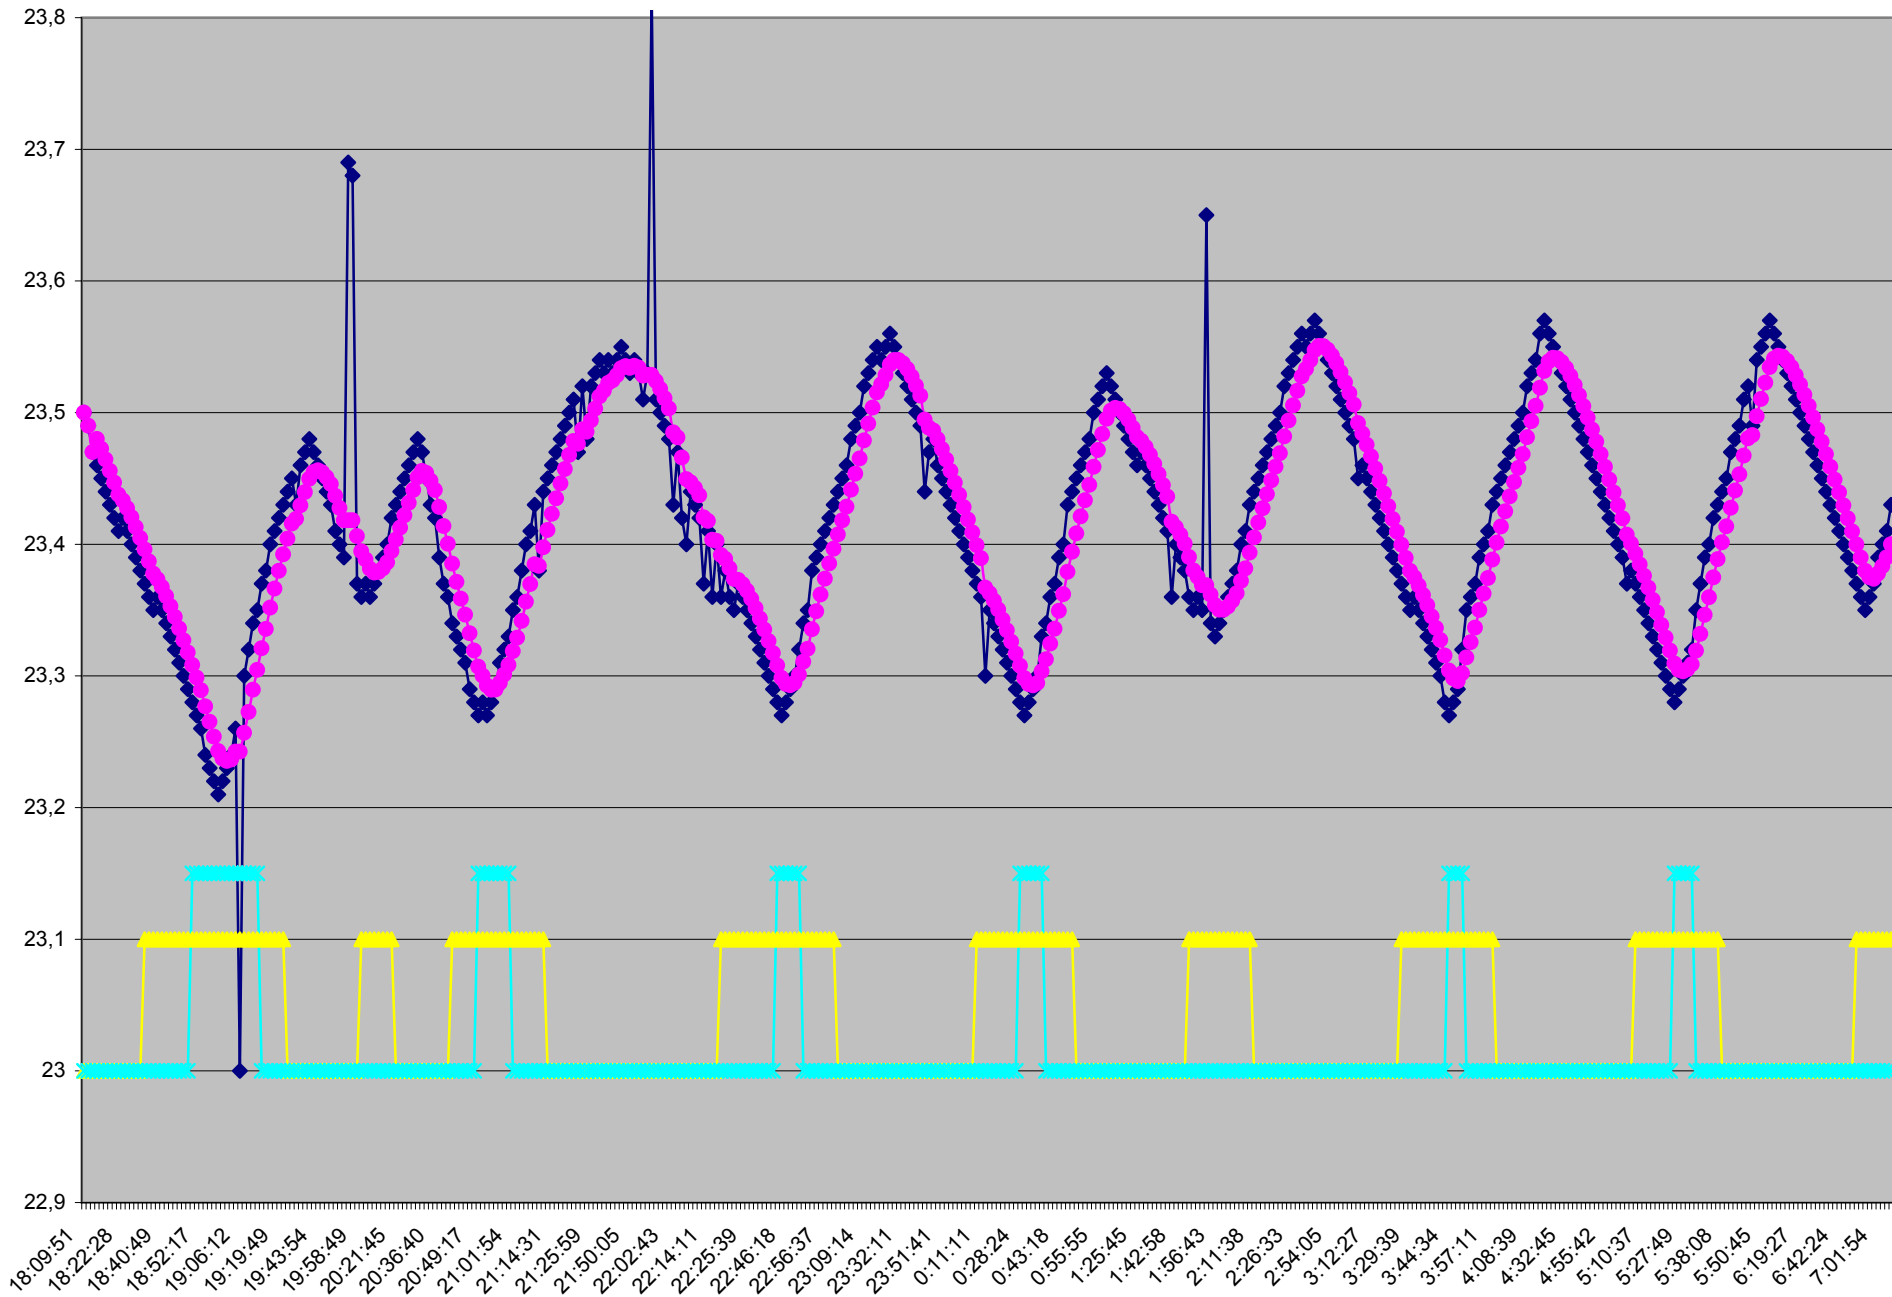

### Digital Thermostat Average Temperature - Relay Output

Average Temperature

Temperature Actual, Average, Calculated

### Logging Average Temperature Logging Events is Average Temperature Change

**Average Temperature Logging and Relay Contact**

Average Temperature & Relay Pulse 6min, 3min

Average Temperature & Relay Continue