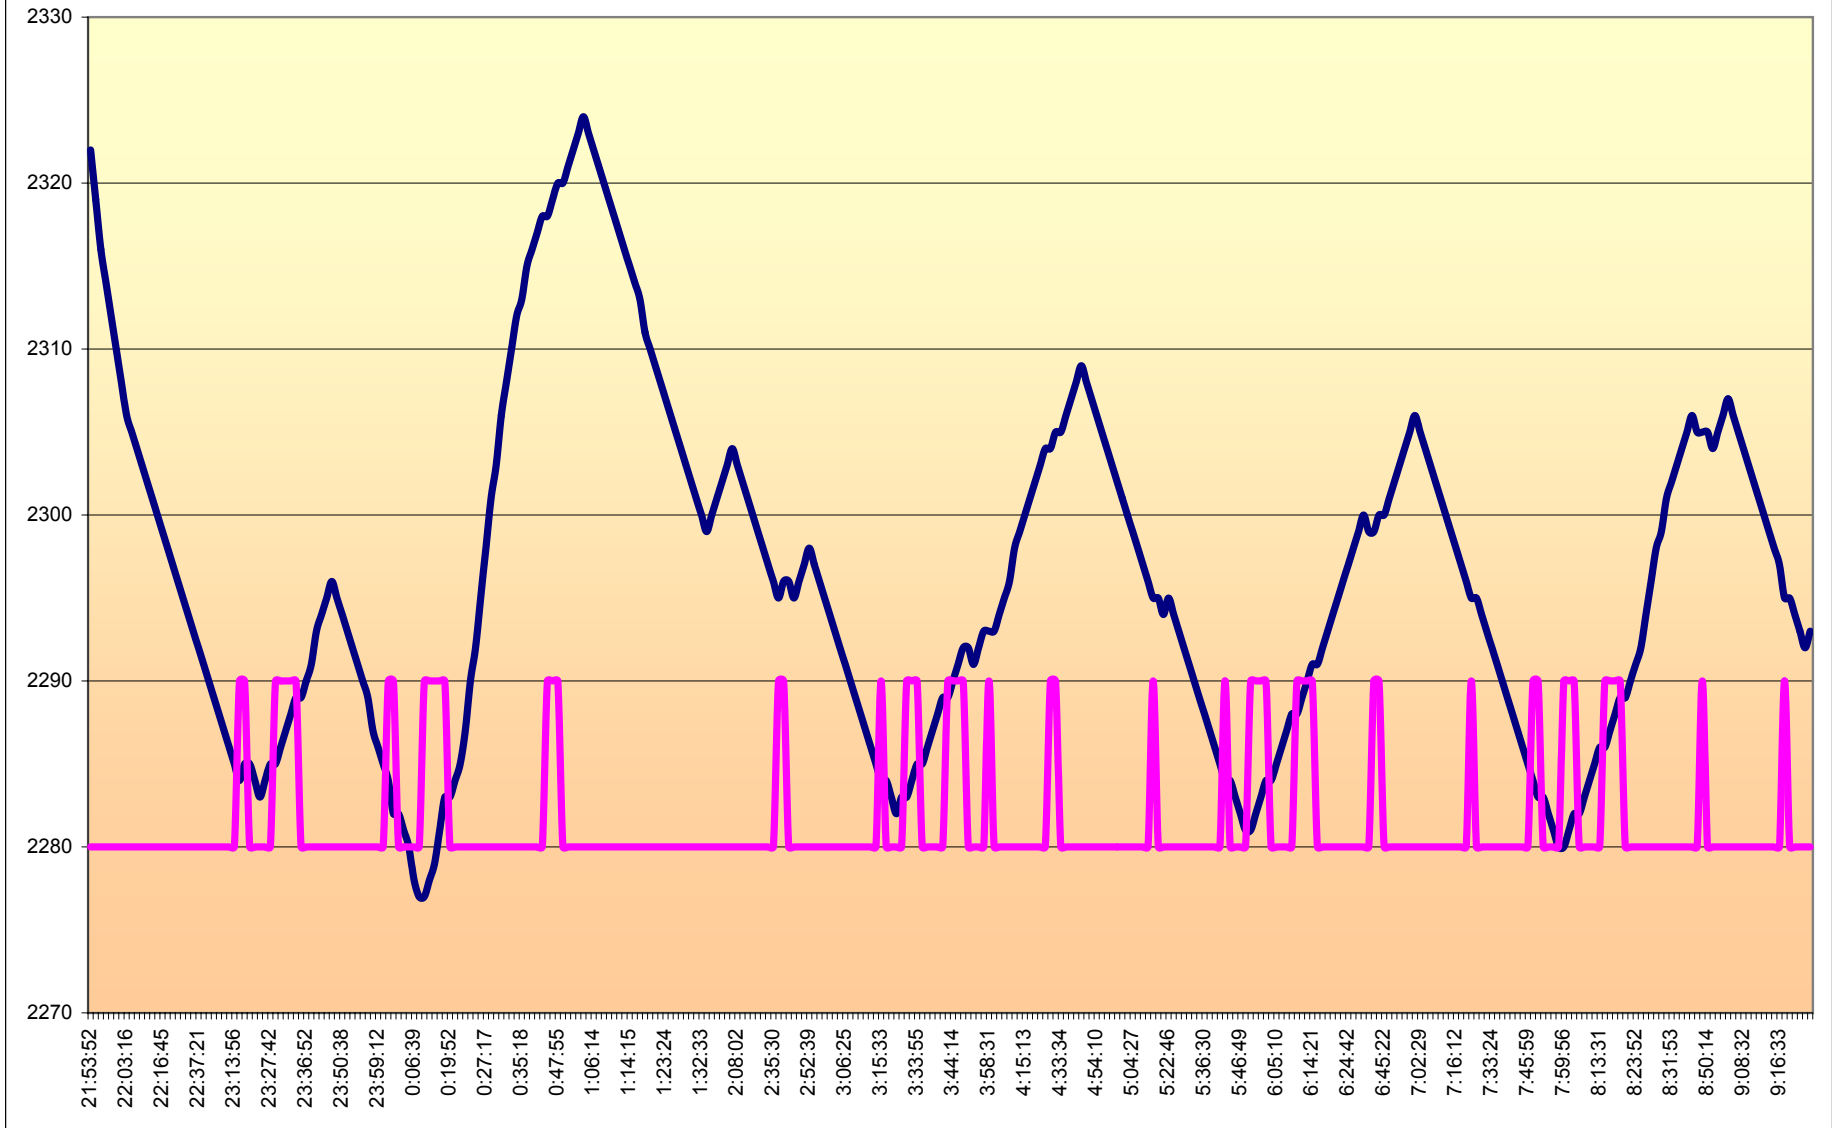

### Digital Thermostat Average Temperature - Relay Output

Average Temperature

Temperature Actual, Average, Calculated

### Logging Average Temperature Logging Events is Average Temperature Change

**Average Temperature Logging and Relay Contact**

Average Temperature & Relay Pulse 6min, 3min

Average Temperature & Relay Continue