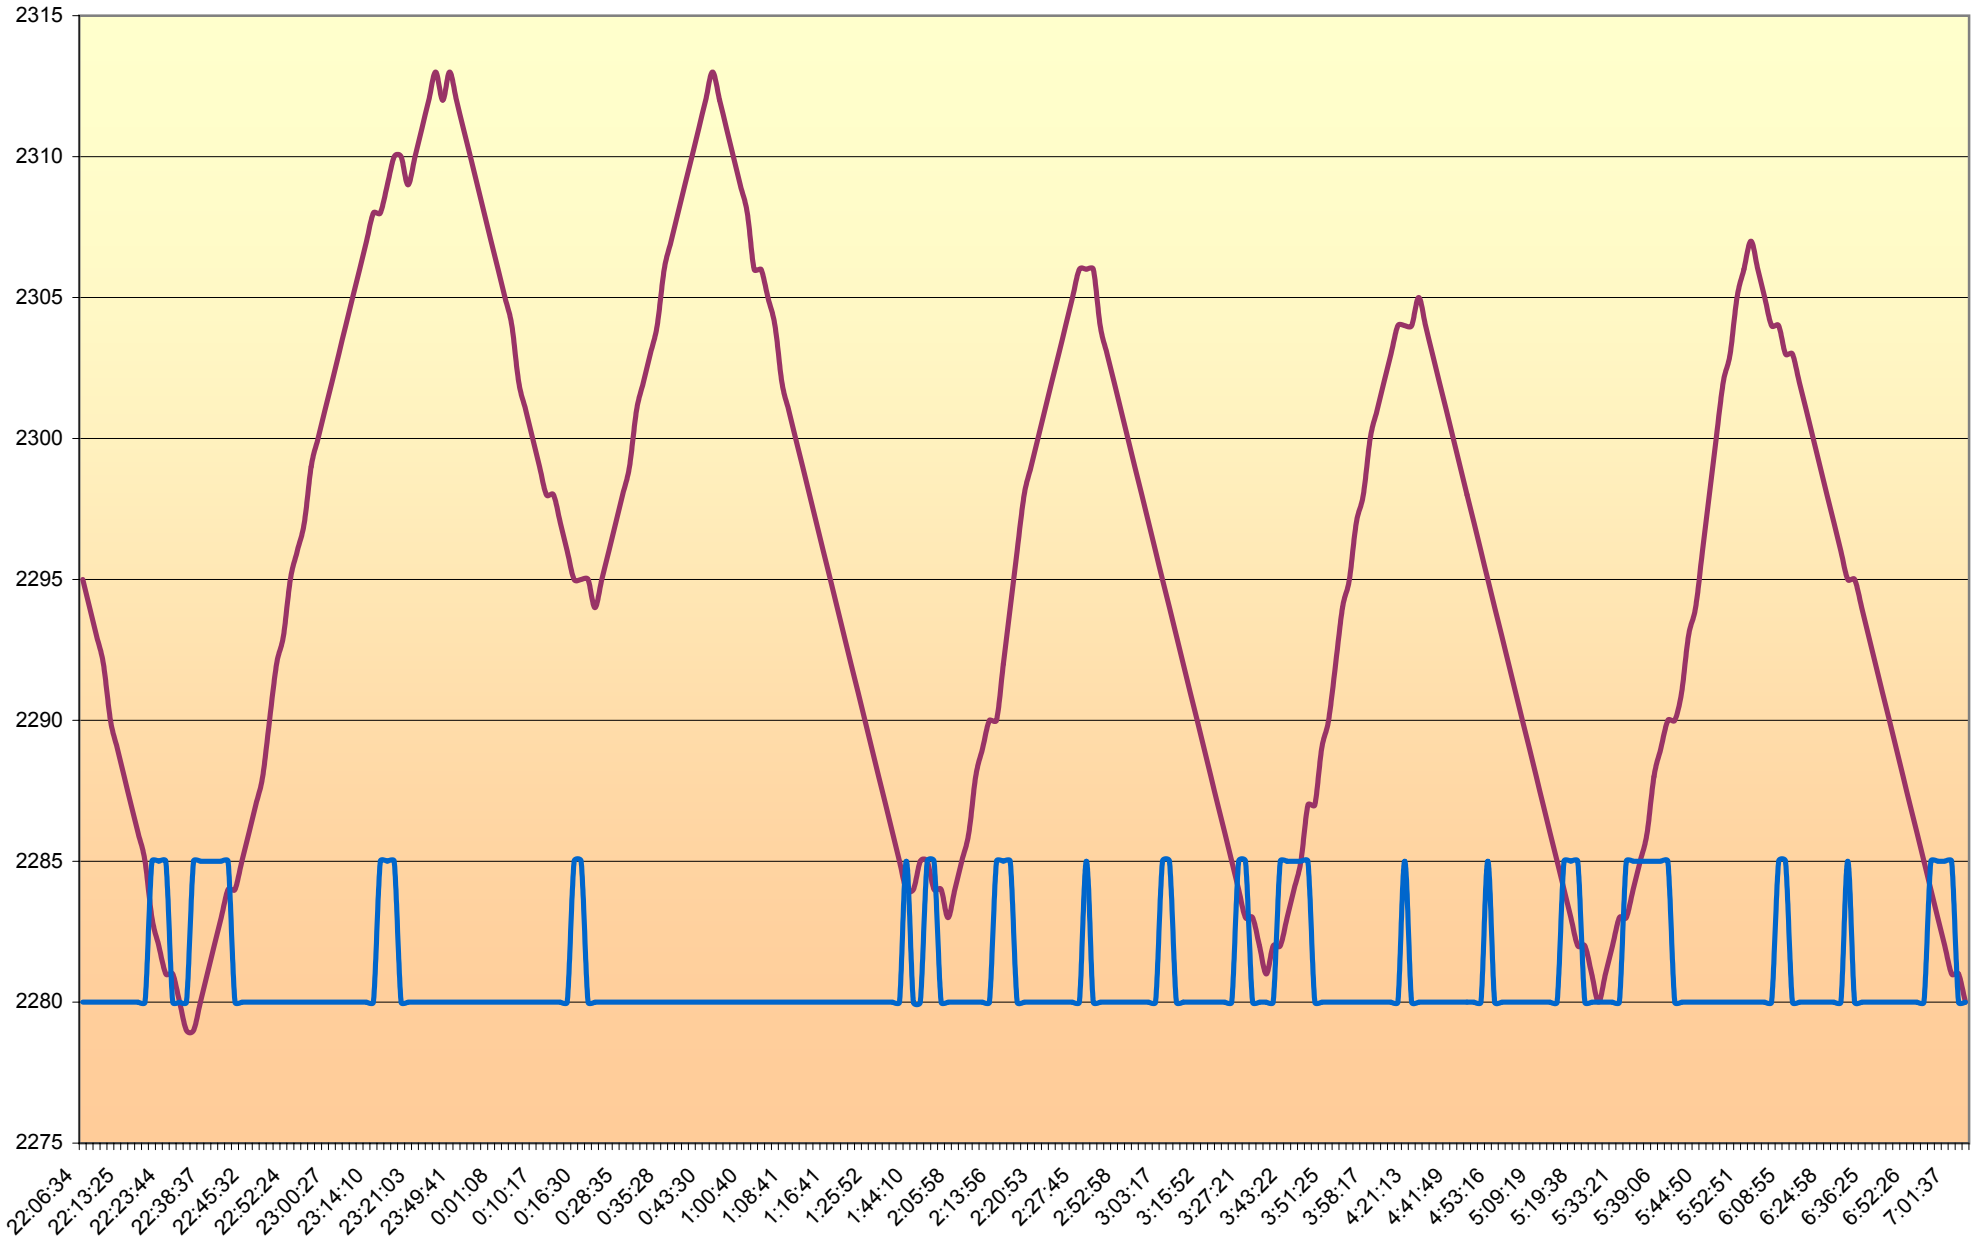

### Digital Thermostat Average Temperature - Relay Output

Average Temperature

Temperature Actual, Average, Calculated

### Logging Average Temperature Logging Events is Average Temperature Change

**Average Temperature Logging and Relay Contact**

Average Temperature & Relay Pulse 6min, 3min

Average Temperature & Relay Continue