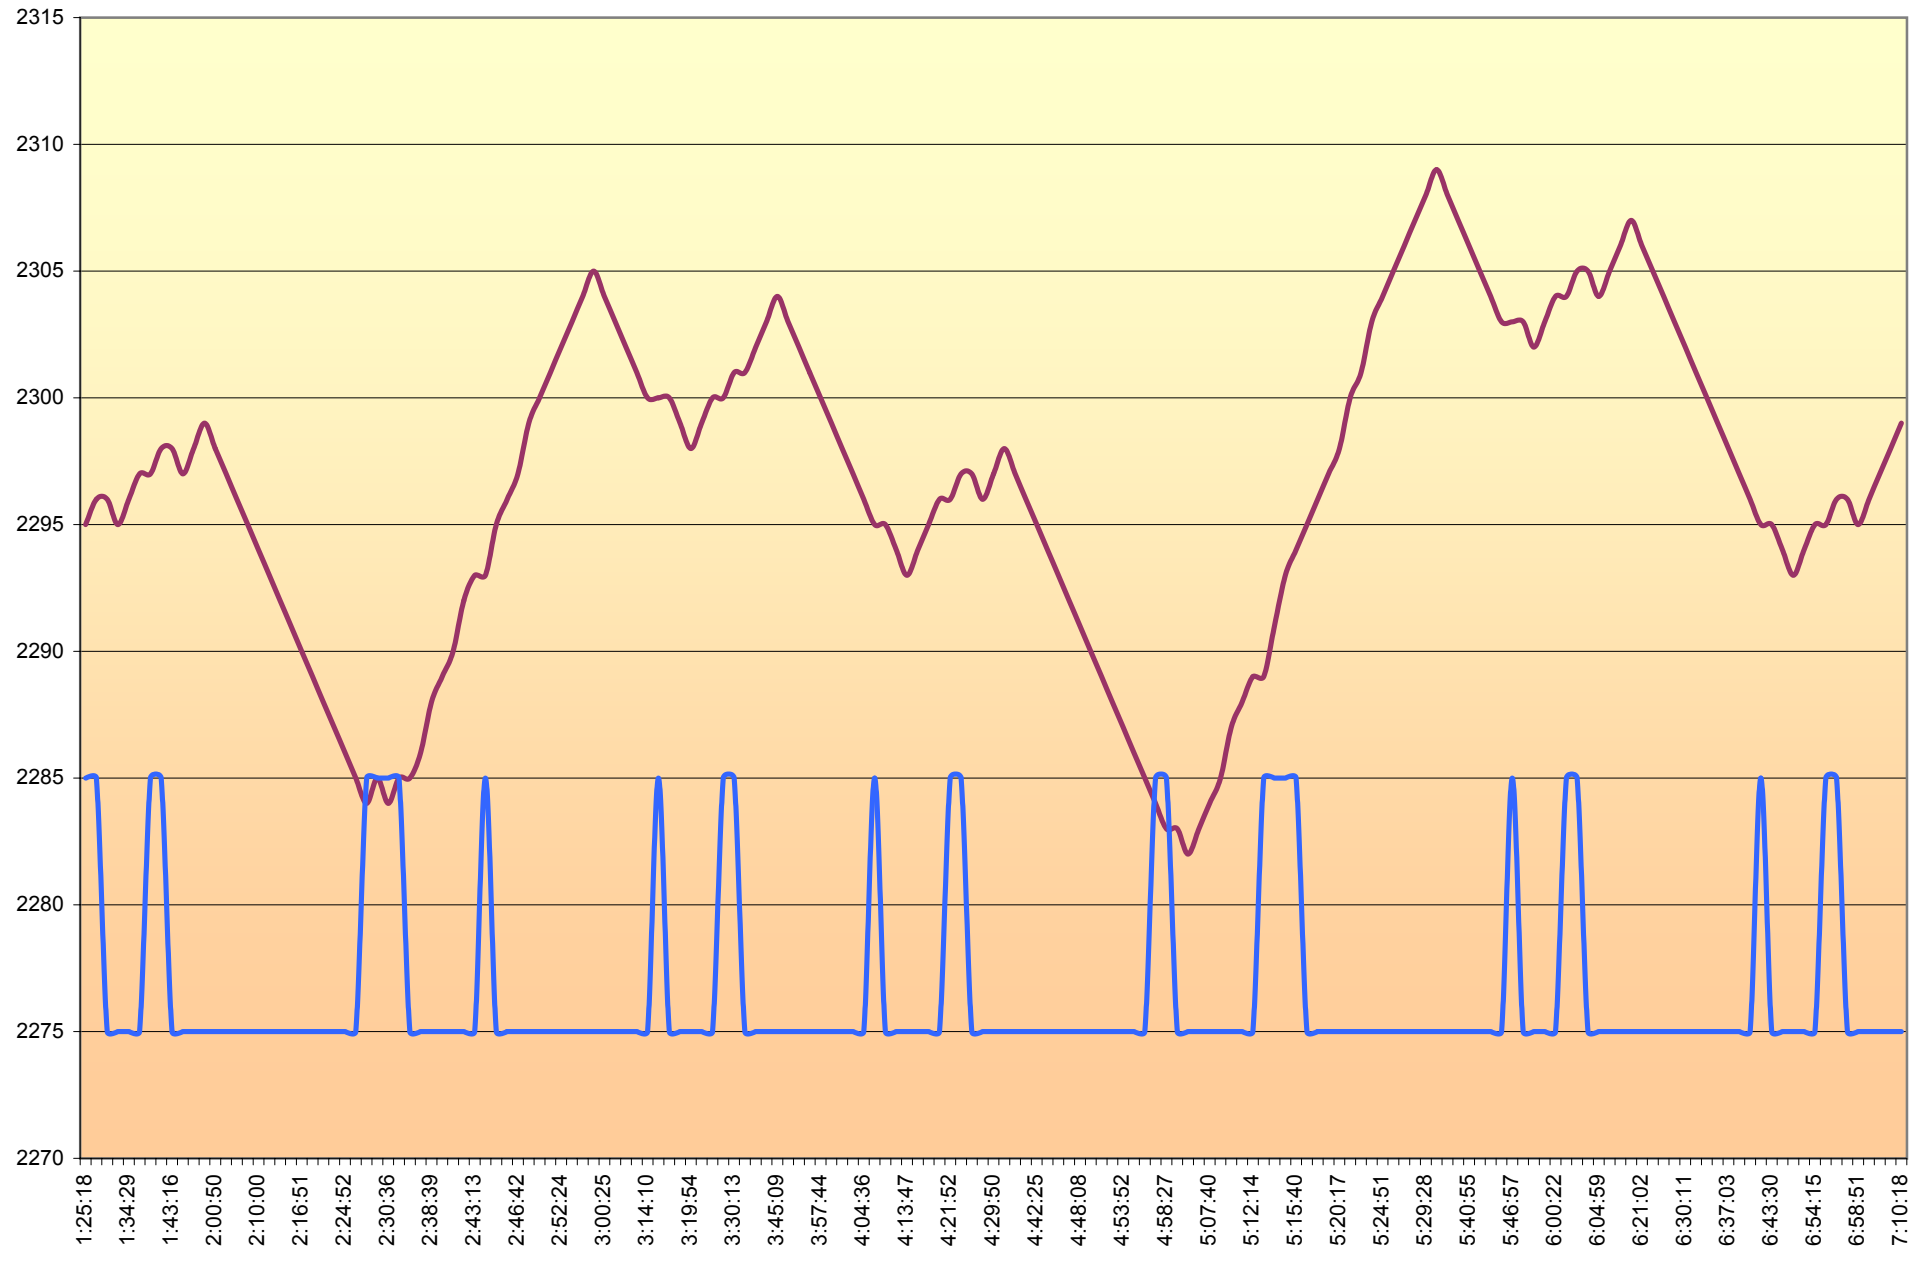

### Digital Thermostat Average Temperature - Relay Output

Average Temperature

Temperature Actual, Average, Calculated

### Logging Average Temperature Logging Events is Average Temperature Change

**Average Temperature Logging and Relay Contact**

Average Temperature & Relay Pulse 6min, 3min

Average Temperature & Relay Continue