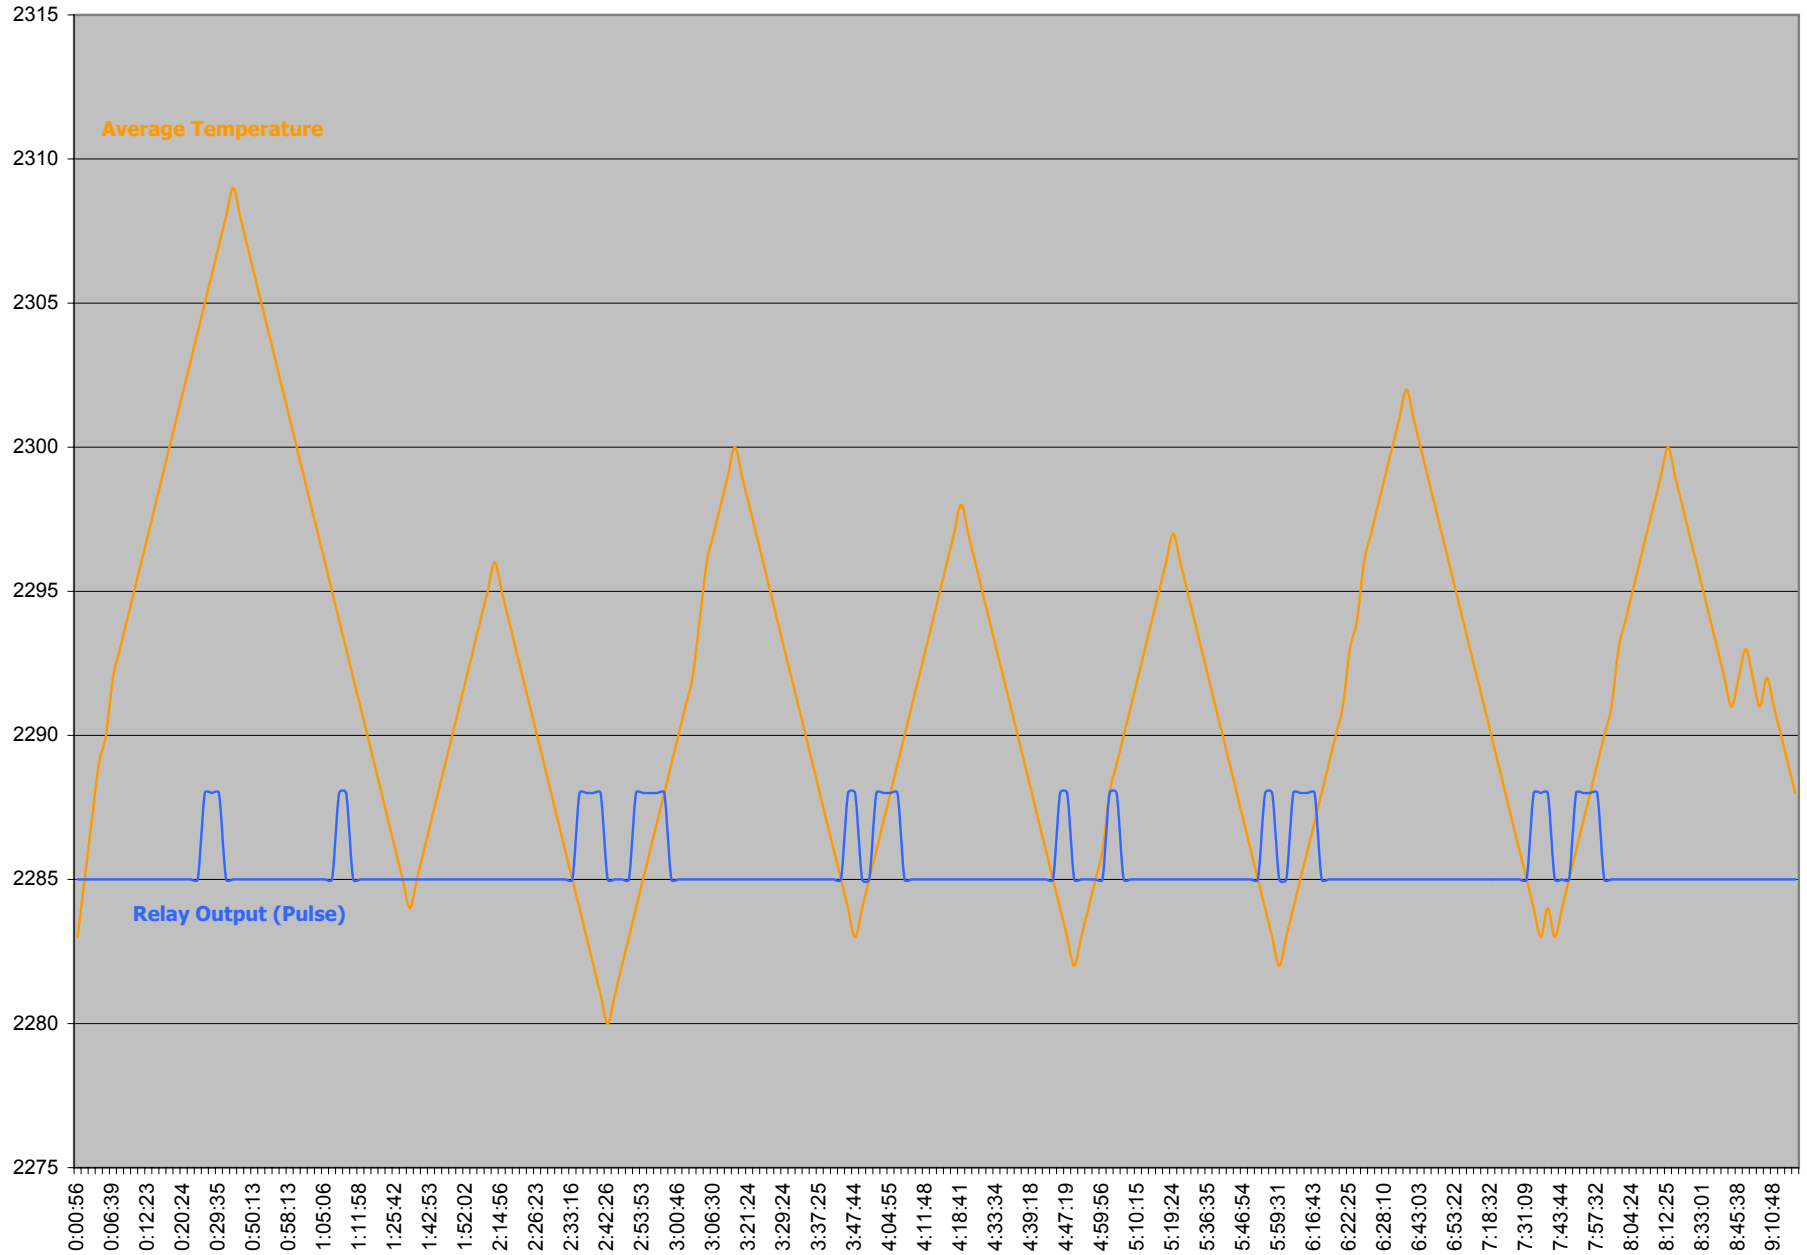

### Digital Thermostat Average Temperature - Relay Output

Average Temperature

Temperature Actual, Average, Calculated

### Logging Average Temperature Logging Events is Average Temperature Change

**Average Temperature Logging and Relay Contact**

Average Temperature & Relay Pulse 6min, 3min

Average Temperature & Relay Continue