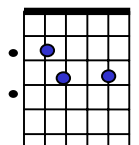

Georgia On My Mind

Fdim Edim Cdim Gdim EdimIII

Willie – capo 1 – C#

Play capo 2 Key D use D harp 1st pos

Intro: C - Edim Dm7 – G7 C – Cdim Dm7 – G7

C E7 Am7 F Fm
Georgia, Georgia, the whole day through
 C Edim Dm7 G7 C Dm7 G7
Just an old sweet song keeps Georgia on my mind

C E7 Am7 F Fm
Georgia, Georgia, a song of you
 C Edim Dm7 G7 C F C E7
Comes as sweet and clear, as moonlight, through the pines

Am7 Dm7 Am7 F Am7 Dm7 Am7 D7
Other arms reach out to me, other eyes smile tenderly
 Am7 F C Cdim Am7 Gdim Dm7 G7 G+
Still in peaceful dreams I see, the road leads back to you

C E7 Am7 F FdimIII
Georgia, Georgia, no peace I find
 C Edim Dm7 G7 C F Fm C E7
Just an old sweet song, keeps Georgia, on my mind

Harp solo over verse 1 (whistle if in C#)
 (Repeat bridge)

C E7 Am7 F FdimIII
Georgia, Georgia, no peace I find
 C Edim Dm7 G7 C E7 A7
Just an old sweet song keeps Georgia, on my mind
 Dm7 F G G+ G6 C F Fm C G Cm7(9)
Just an old sweet song keeps Georgia, on my mind