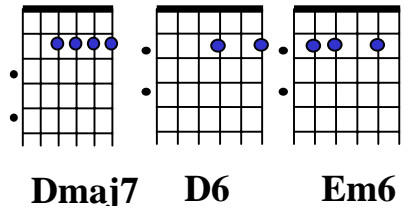

Little Saint Nick

Play in D – orig in Gb

Intro: D D6 D D6

Em D Dmaj7 D6 D
Oooooooo Merry Christmas Saint Nick, Christmas comes this time each year

Em Em6 Em Em6
Well way up north where the air gets cold
 D Dmaj7 D6 D
There's a tale about Christmas that you've all been told
 Em Em6 Em Em6
And a real famous cat all dressed up in red
 D Dmaj7 D6 D
And he spends the whole year workin' out on his sled

G
It's the little Saint Nick Ooooh Little Saint Nick
 Em A
It's the little Saint Nick Ooooh Little Saint Nick

Em Em6 Em Em6
Just a little bobsled we call it old Saint Nick
 D Dmaj7 D6 D
But she'll walk a toboggan with a four speed stick
 Em Em6 Em Em6
She's candy apple red with a ski for a wheel
 D Dmaj7 D6 D
And when Santa hits the gas man just watch her peel (chorus)

G C
Run run reindeer Run run reindeer
 G E E
Whoaa Run run reindeer Run run reindeer He don't miss no one

Em Em6 Em Em6
And haulin' through the snow at a frightening speed
 D Dmaj7 D6 D
With a half a dozen deer with Rudy to lead
 Em Em6 Em Em6
He's got to wear his goggles cause the snow really flies
 D Dmaj7 D6 D
And he's cruisin' every path with a little surprise (chorus)