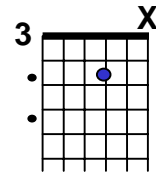

Hard Time Killing Floor Blues

Drop D tuning DADGAD 755525

All based around F5 and base run on 5th string and 4th string

F5

Hard times here, and everywhere you go

Times is harder, than ever been before

And the people are driftin', from door to door

Can't find no heaven, I don't care where they go
(Hum one verse)

Hear me tell you people, just before I go

These hard times will kill you, just dry long so

Well you hear me signin', my lonesome song

These hard times can last us, so very long
(Hum one or two verses, play one verse)

If I ever get off, this killin' floor

I'll never get down this low no more

No – no – no, I'll never get down this low no more

And you say you had money, you better be sure

'Cause these hard times will drive you, from door to door