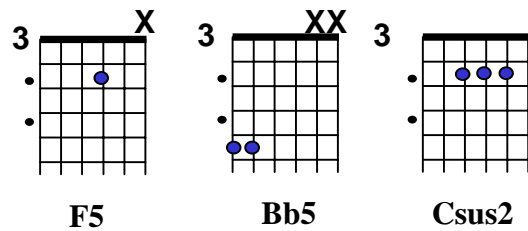

Man Of Constant Sorrow

Capo 3

Accomp guitar CAPO 3 (standard/Concert tuning)

Accomp Intro: (D A D)

F5 bass riff intro 4th string then 5th string

Drop D tuning DADGAD 755525

F5 Csus2 (A) F5 (D)
In constant sorrow, all through his days

F5 (D) Bb5 (G)
I am a man, of constant sorrow

F5 Bb5 (G)
I bid farewell, to old Kentucky

F5 Csus2 (A) F5 (D)
The place where he, was born and raised

F5 (D) Bb5 (G)
For six long years, I've been in trouble

BREAK 2 D G A D repeat

F5 (D) Bb5 (G)
Maybe your friends think, I'm just a stranger

F5 (D) Bb5 (G)
But there is one promise, that is given

F5 Csus2 (A) F5 (D) F5 riff
He'll meet you on, God's golden shore

Csus2 (A) F5 (D) F5 riff
My face you'll never, see no more

Csus2 (A) F5 (D) riff 2
I'll meet you on, God's golden shore