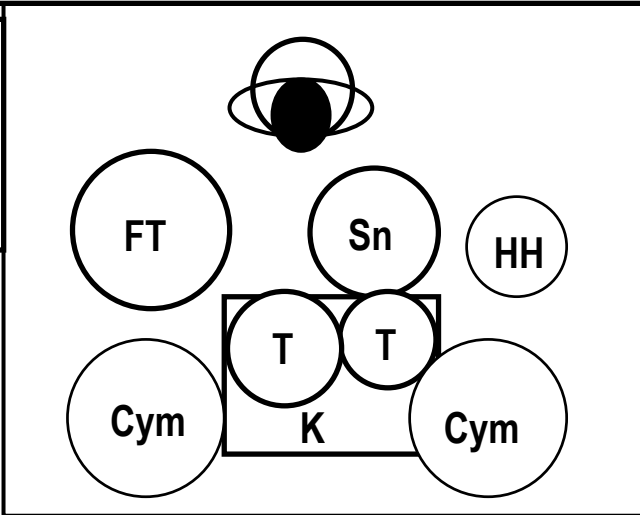

**Guitar rig
Head + Speakers
as required
(2x12 & 1x15)**

**Band PA
as required**

1x15 Guitar wedge cabinet with gooseneck/mic.

Notes:

Power: 2 x 15 amp circuits for PA (if required) and back line. If lighting is required then minimum additional 1 x 15 amp circuit is required (2 x 15amp circuits preferable).

1 x 15 amp circuit minimum for lighting.
(2x15 amp preferred)