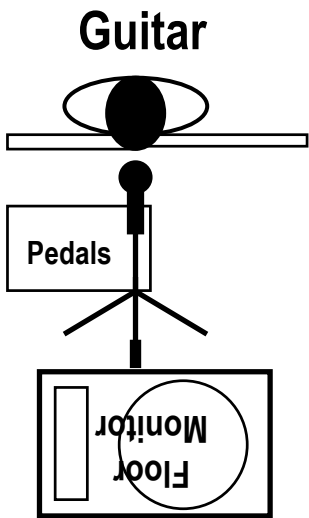

**Guitar rig
Head + Speakers
as required
(2x12 & 1x15)**

**Band PA
as required**

1x15 Guitar wedge cabinet with gooseneck/mic.

Notes:

Power: 2 x 15 amp circuits for PA (if required) and back line. If lighting is required then minimum additional 1 x 15 amp circuit is required (2 x 15amp circuits preferable).

1 x 15 amp circuit minimum for lighting.
(2x15 amp preferred)