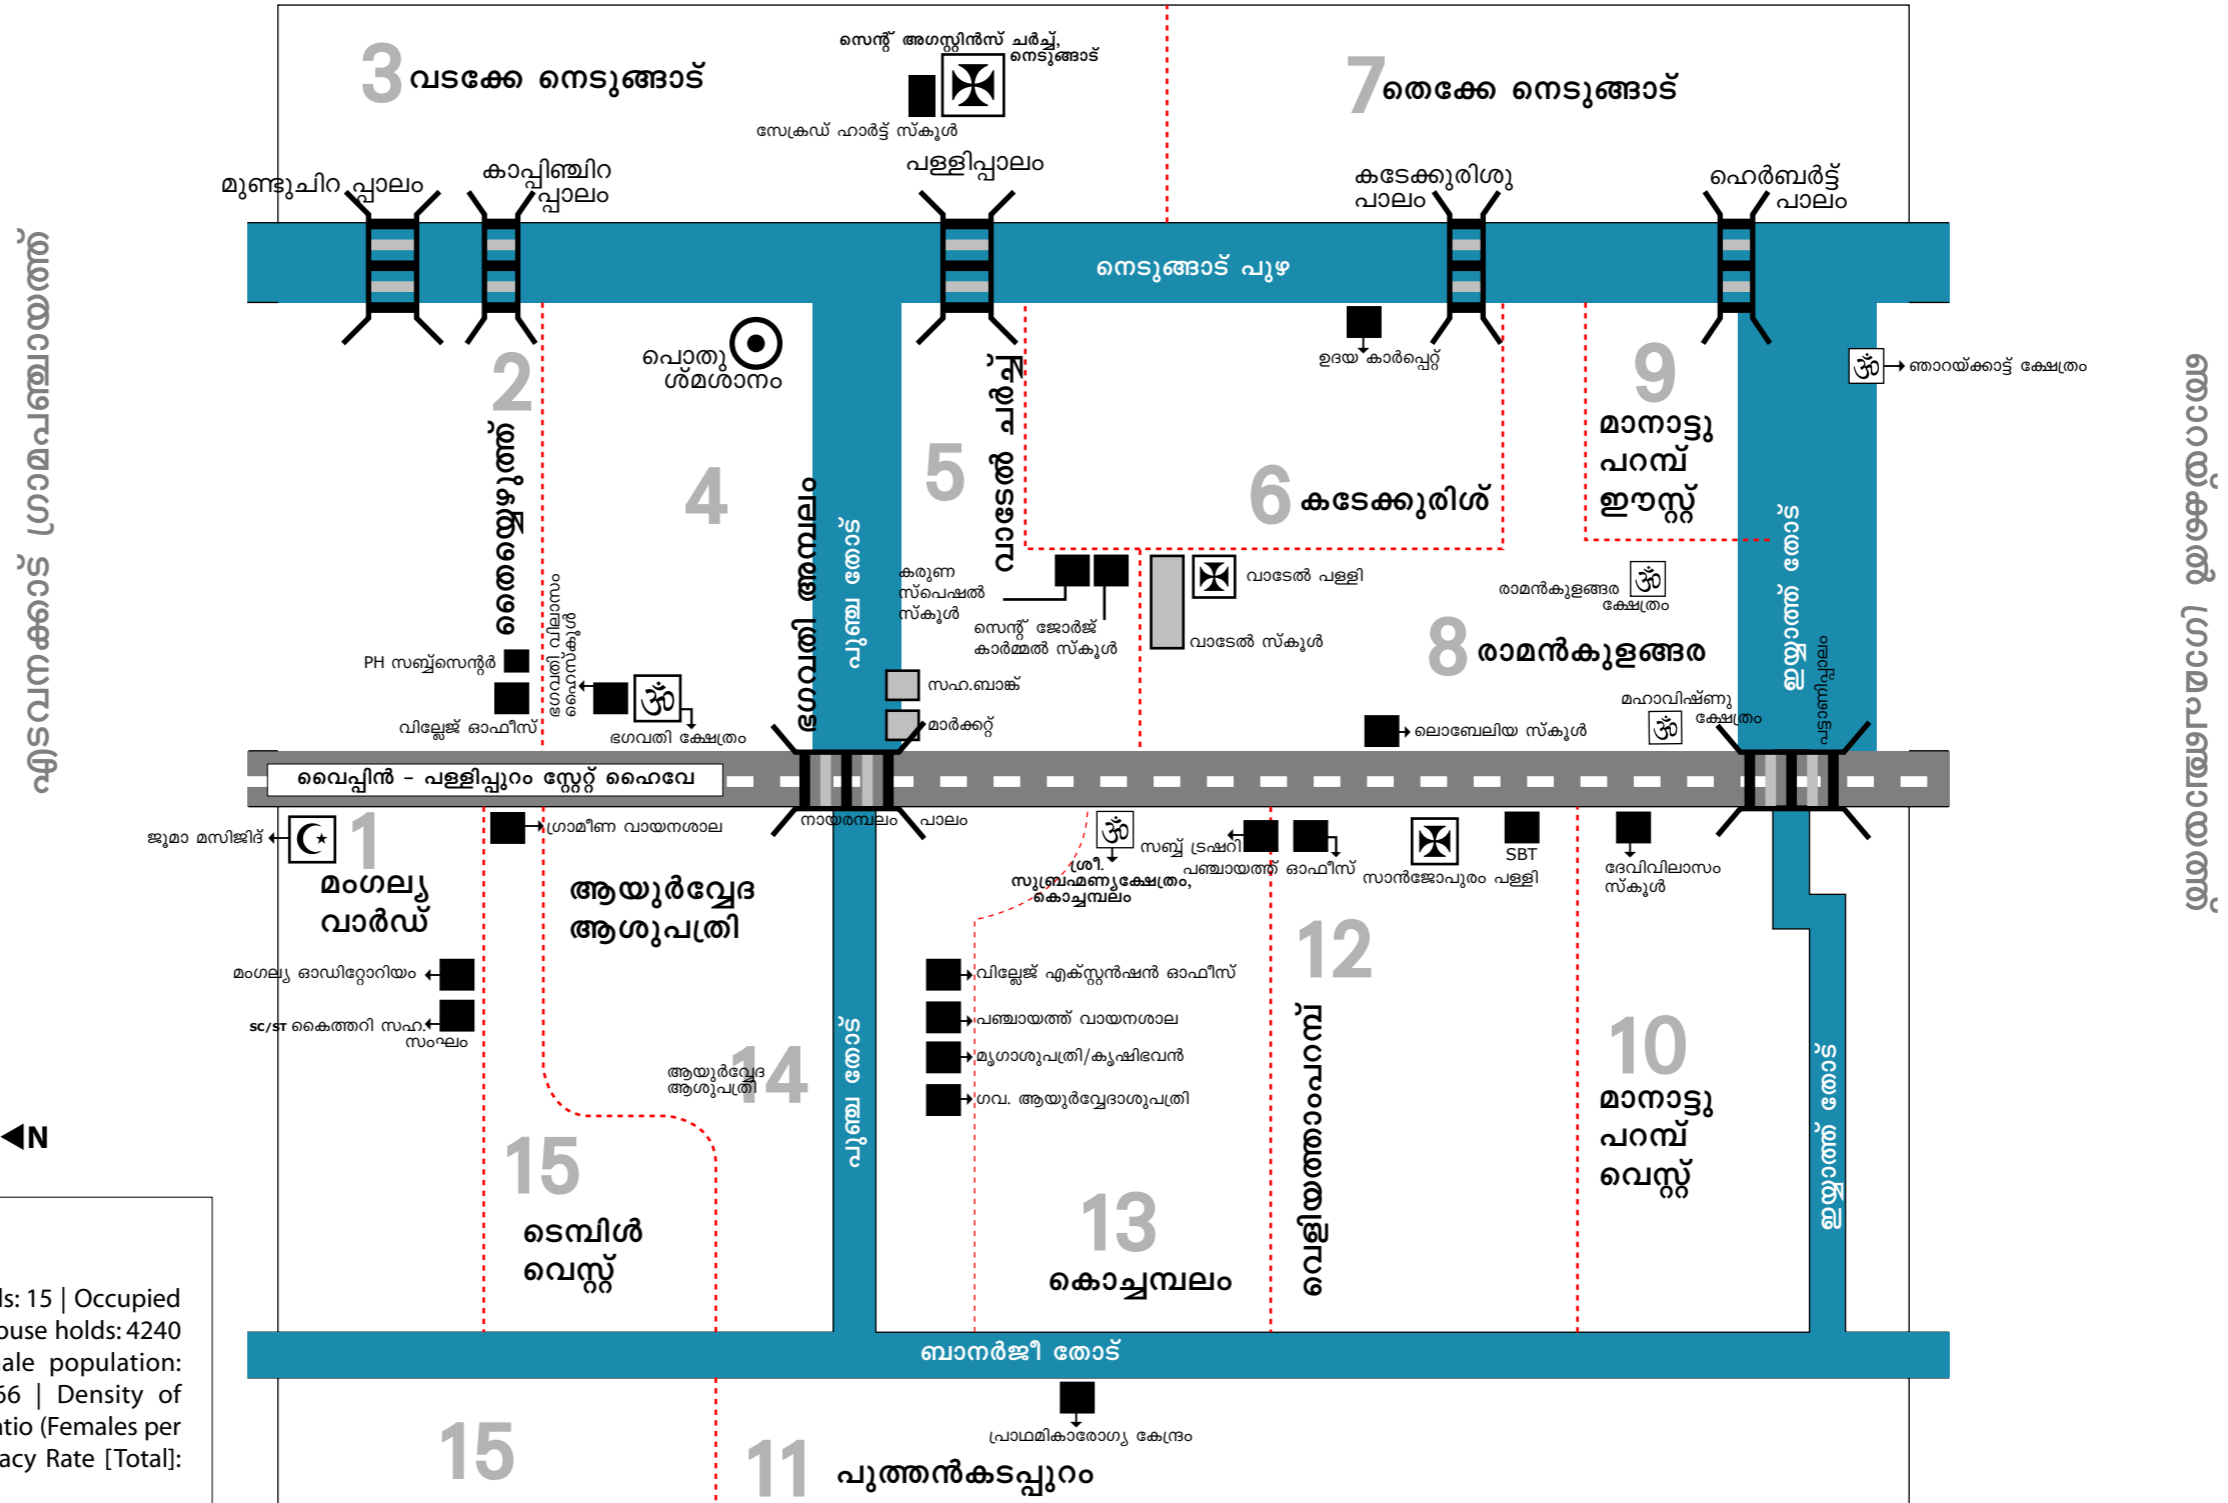

വിസ്തീർണ്ണം : 12.39 ച. കി.മീ.
Not to Scale

വീരൻപുഴ

ചാത്തനാട് കായൽ

Demographic Details
 | Area in sq.Km: 12.19 | No of Wards: 15 | Occupied Residential houses 4240 | No of house holds: 4240 | Male population: 11313 | Female population: 11853 | Total population: 23166 | Density of population per sq.km: 1783 | Sex ratio (Females per 1000 males): 1047 | Effective Literacy Rate [Total]: 94.69

അറബിക്കടൽ