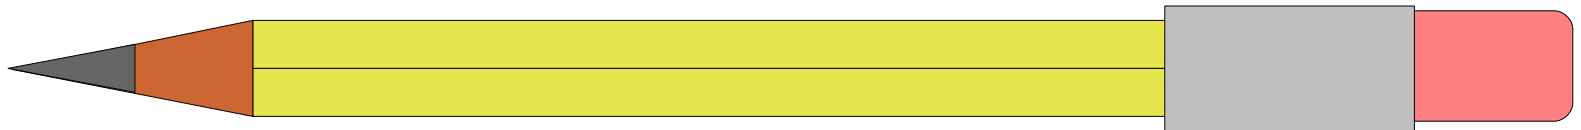

The L.E.A.D* 2.5 Word Processor

*Light, Economic, and Dependable

Featuring:

- Fine or Large Print (Manual Control)
- Letters, Words, or *Entire* Phrases can be deleted with the flick of a wrist
- Polished Wood Cabinet
- Unlimited Memory Capacity, depending on the aptitude of the user

Model Shown Comes Equipped with Cylindrical Malfunction Adjuster.

Other Models Include:

For Those Who Make NO Mistakes

For Those Who Make Only Mistakes

For Those Who Do Very Little

For Those Who Do Nothing at All