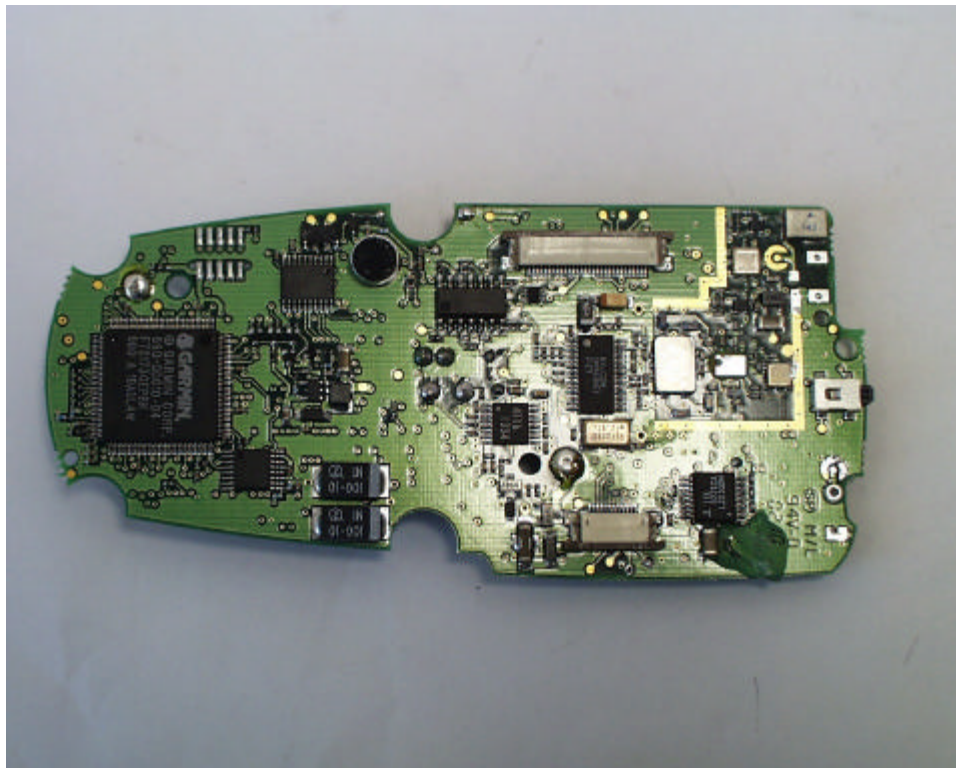

Internal Photographs for Rino

ROGERS LABS, INC.
4405 W. 259th Terrace
Louisburg, KS 66053
Phone/Fax: (913) 837-3214

GARMIN INTERNATIONAL, INC.
MODEL: Rino
Test #: 020419
Test to: FCC Parts 2 and 95

FCC ID: IPH-00568