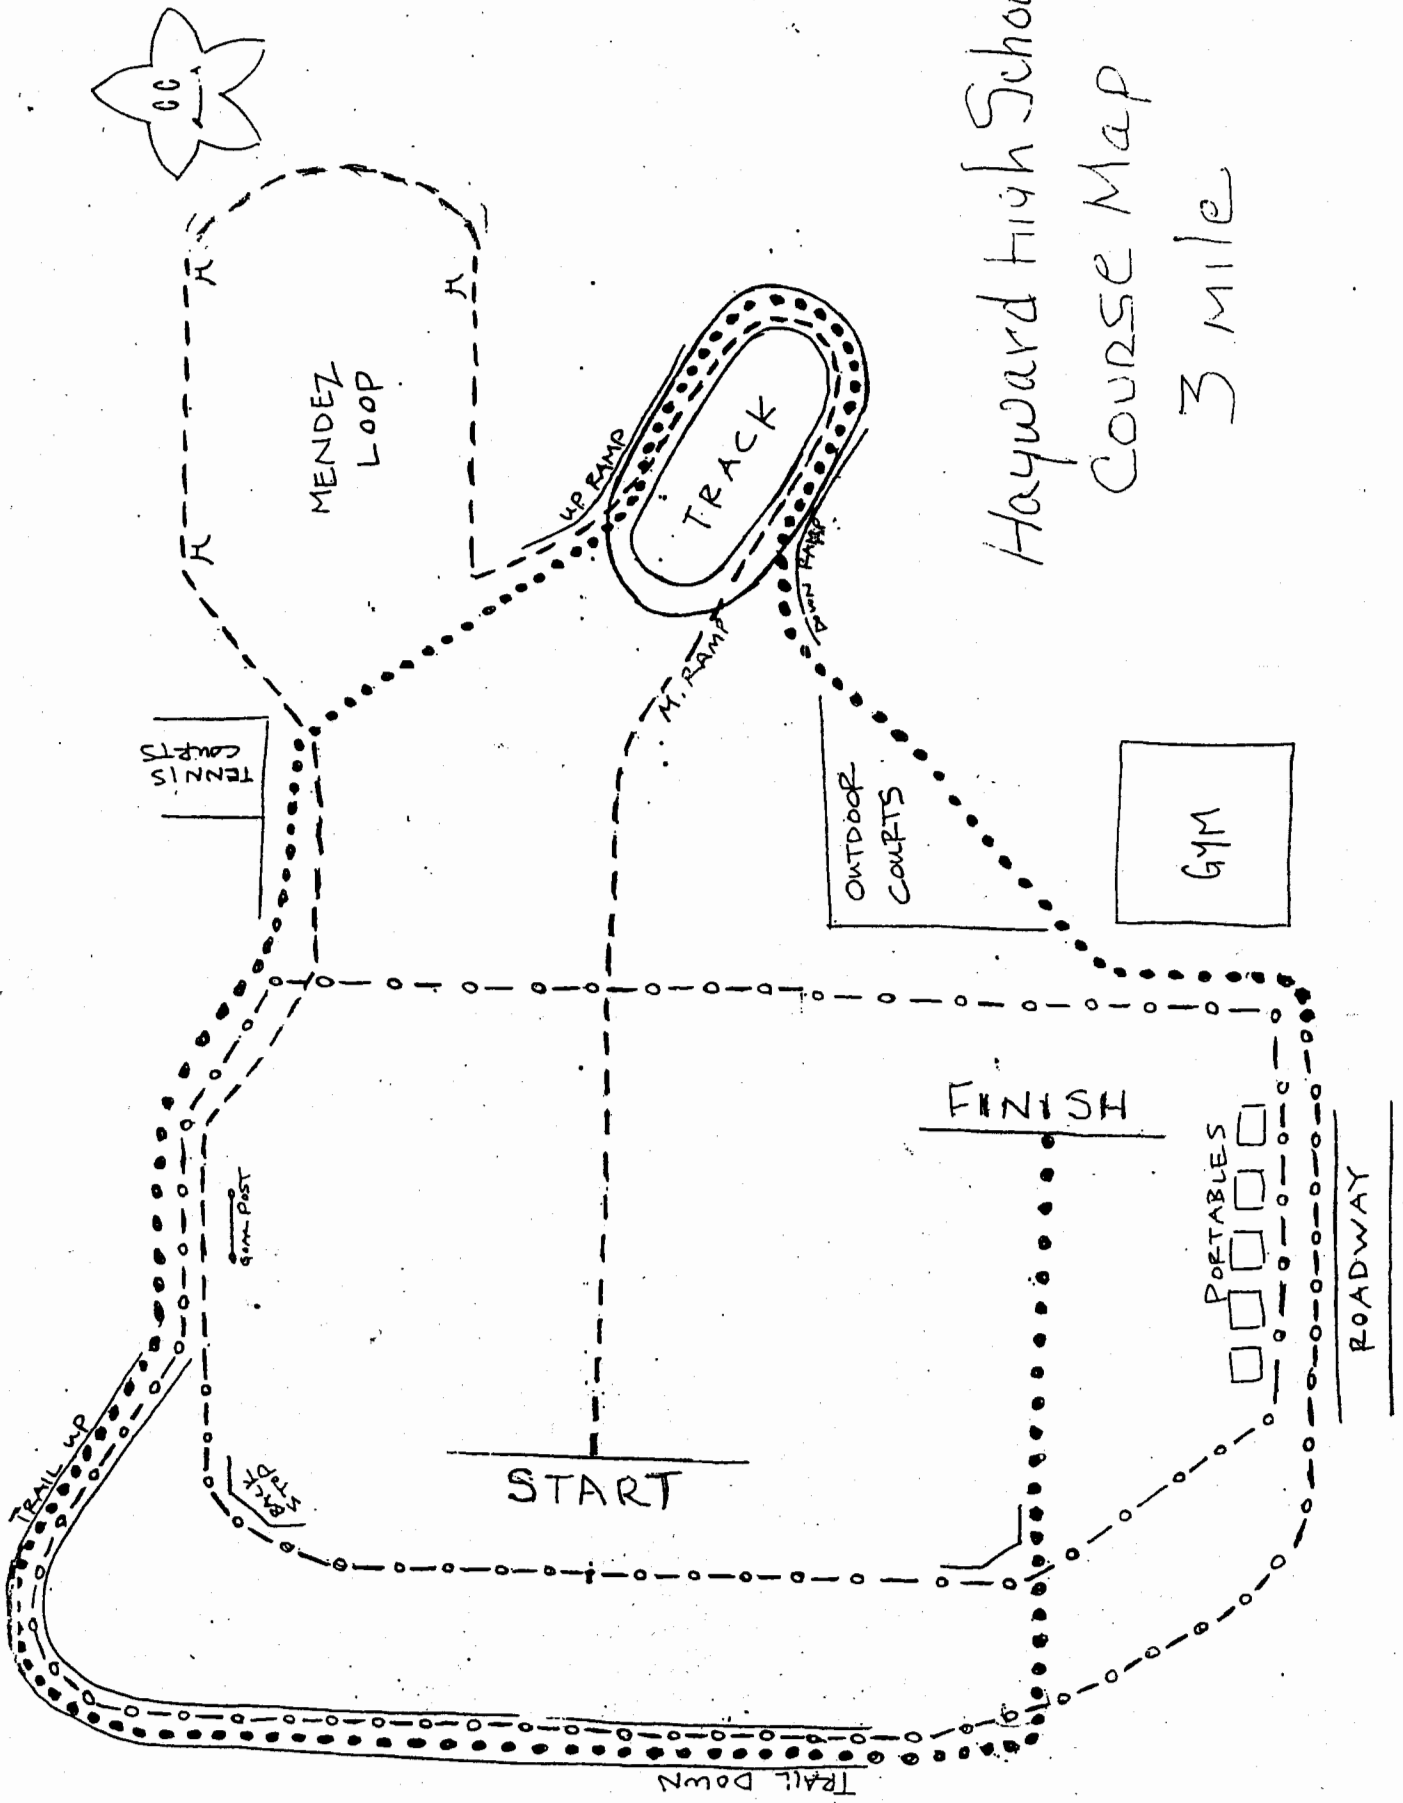

2

2 Mile

Hayward High School
 course Map
 2 mile

3 mile

3M

Hayward High School
 Course Map
 3 mile

MENEZ LOOP

TRACK

UP RAMP

DOWN RAMP

M. RAMP

OUTDOOR COURTS

GYM

TENNIS COURTS

FINISH

START

PORTABLES

ROADWAY

Gym Post

TRAIL UP

TRAIL DOWN

TRAIL UP

1.2 mile MIDDLE SCHOOL COURSE

Hayward High School
Course Map
1.2 Mile